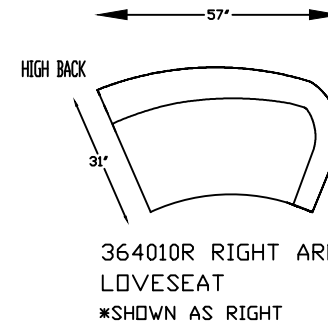

364016L ARMLESS SOFA
W/ LEFT BUMPER
*SHOWN AS LEFT

364023R & L ARMLESS WEDGE
*SHOWN AS RIGHT

364010R RIGHT ARM
LOVESEAT
*SHOWN AS RIGHT

364010XR RIGHT ARM
LOVESEAT
*SHOWN AS RIGHT

364023X ARMLESS WEDGE
W/ STRAIGHT BACK

364020 SOFA

364051 CONDO SOFA

This schematic is current as of July 21, 2022
Lazar reserves the right to change dimensions and/or products offered.
A more recent schematic may be available for this series at www.lazarind.com
NOTE: L or R is determined by facing the piece.