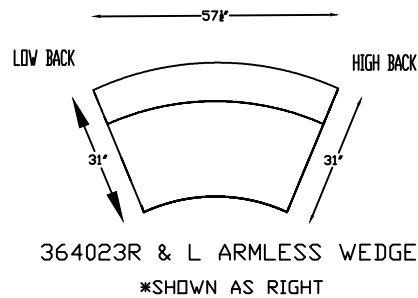

364016L ARMLESS SOFA
W/ LEFT BUMPER
*SHOWN AS LEFT

364023R & L ARMLESS WEDGE
*SHOWN AS RIGHT

364010R RIGHT ARM
LOVESEAT
*SHOWN AS RIGHT

364010XR RIGHT ARM
LOVESEAT
*SHOWN AS RIGHT

364023X ARMLESS WEDGE
W/ STRAIGHT BACK

364020 SOFA

364051 CONDO SOFA

This schematic is current as of July 21, 2022
Lazar reserves the right to change dimensions and/or products offered.
A more recent schematic may be available for this series at www.lazarind.com
NOTE: L or R is determined by facing the piece.