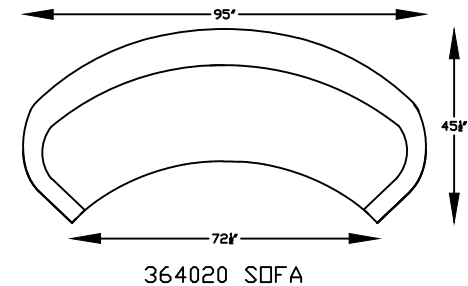

364016L ARMLESS SOFA
W/ LEFT BUMPER
*SHOWN AS LEFT

364023R & L ARMLESS WEDGE
*SHOWN AS RIGHT

364010R RIGHT ARM
LOVESEAT
*SHOWN AS RIGHT

364010XR RIGHT ARM
LOVESEAT
*SHOWN AS RIGHT

364023X ARMLESS WEDGE
W/ STRAIGHT BACK

364020 SOFA

364051 CONDO SOFA

This schematic is current as of July 21, 2022
Lazar reserves the right to change dimensions and/or products offered.
A more recent schematic may be available for this series at www.lazarind.com
NOTE: L or R is determined by facing the piece.