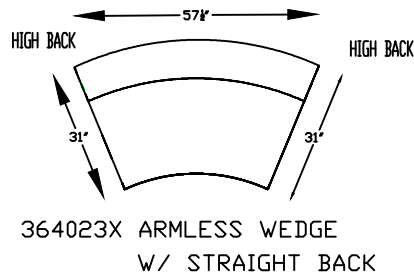

364016L ARMLESS SOFA
W/ LEFT BUMPER
*SHOWN AS LEFT

364023R & L ARMLESS WEDGE
*SHOWN AS RIGHT

364010R RIGHT ARM
LOVESEAT
*SHOWN AS RIGHT

364010XR RIGHT ARM
LOVESEAT
*SHOWN AS RIGHT

364023X ARMLESS WEDGE
W/ STRAIGHT BACK