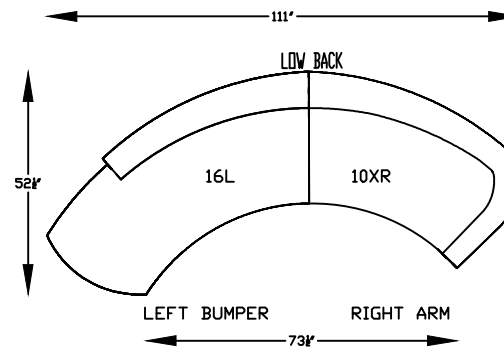

364016L ARMLESS SOFA
W/ LEFT BUMPER
*SHOWN AS LEFT

364023R & L ARMLESS WEDGE
*SHOWN AS RIGHT

364010R RIGHT ARM
LOVESEAT
*SHOWN AS RIGHT

364010XR RIGHT ARM
LOVESEAT
*SHOWN AS RIGHT

364023X ARMLESS WEDGE
W/ STRAIGHT BACK

364020 SOFA

364051 CONDO SOFA

This schematic is current as of July 21, 2022
Lazar reserves the right to change dimensions and/or products offered.
A more recent schematic may be available for this series at www.lazarind.com
NOTE: L or R is determined by facing the piece.