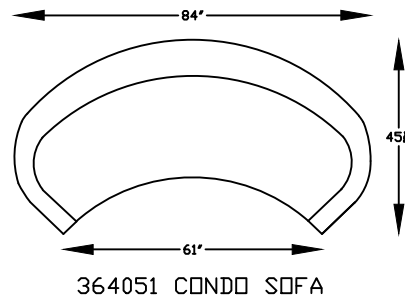

364016L ARMLESS SOFA
W/ LEFT BUMPER
*SHOWN AS LEFT

364023R & L ARMLESS WEDGE
*SHOWN AS RIGHT

364010R RIGHT ARM
LOVESEAT
*SHOWN AS RIGHT

364010XR RIGHT ARM
LOVESEAT
*SHOWN AS RIGHT

364023X ARMLESS WEDGE
W/ STRAIGHT BACK

364020 SOFA

364051 CONDO SOFA

This schematic is current as of July 21, 2022
Lazar reserves the right to change dimensions and/or products offered.
A more recent schematic may be available for this series at www.lazarind.com
NOTE: L or R is determined by facing the piece.