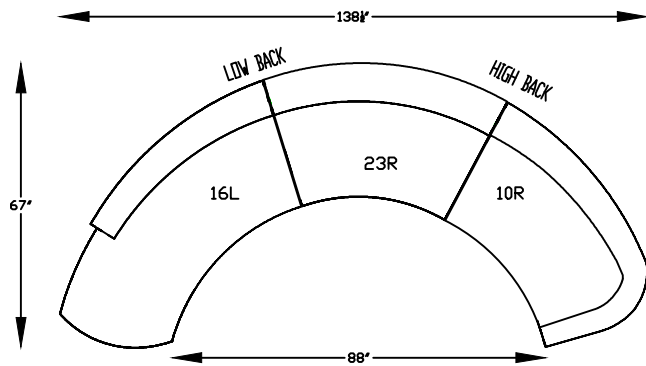

364016L ARMLESS SOFA
W/ LEFT BUMPER
*SHOWN AS LEFT

364023R & L ARMLESS WEDGE
*SHOWN AS RIGHT

364010R RIGHT ARM
LOVESEAT
*SHOWN AS RIGHT

364010XR RIGHT ARM
LOVESEAT
*SHOWN AS RIGHT

364023X ARMLESS WEDGE
W/ STRAIGHT BACK

364020 SOFA

364051 CONDO SOFA

This schematic is current as of July 21, 2022
Lazar reserves the right to change dimensions and/or products offered.
A more recent schematic may be available for this series at www.lazarind.com
NOTE: L or R is determined by facing the piece.