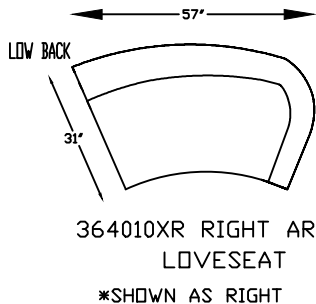

364016L ARMLESS SOFA
W/ LEFT BUMPER
*SHOWN AS LEFT

364023R & L ARMLESS WEDGE
*SHOWN AS RIGHT

364010R RIGHT ARM
LOVESEAT
*SHOWN AS RIGHT

364010XR RIGHT ARM
LOVESEAT
*SHOWN AS RIGHT

364023X ARMLESS WEDGE
W/ STRAIGHT BACK

364020 SOFA

364051 CONDO SOFA

This schematic is current as of July 21, 2022
Lazar reserves the right to change dimensions and/or products offered.
A more recent schematic may be available for this series at www.lazarind.com
NOTE: L or R is determined by facing the piece.